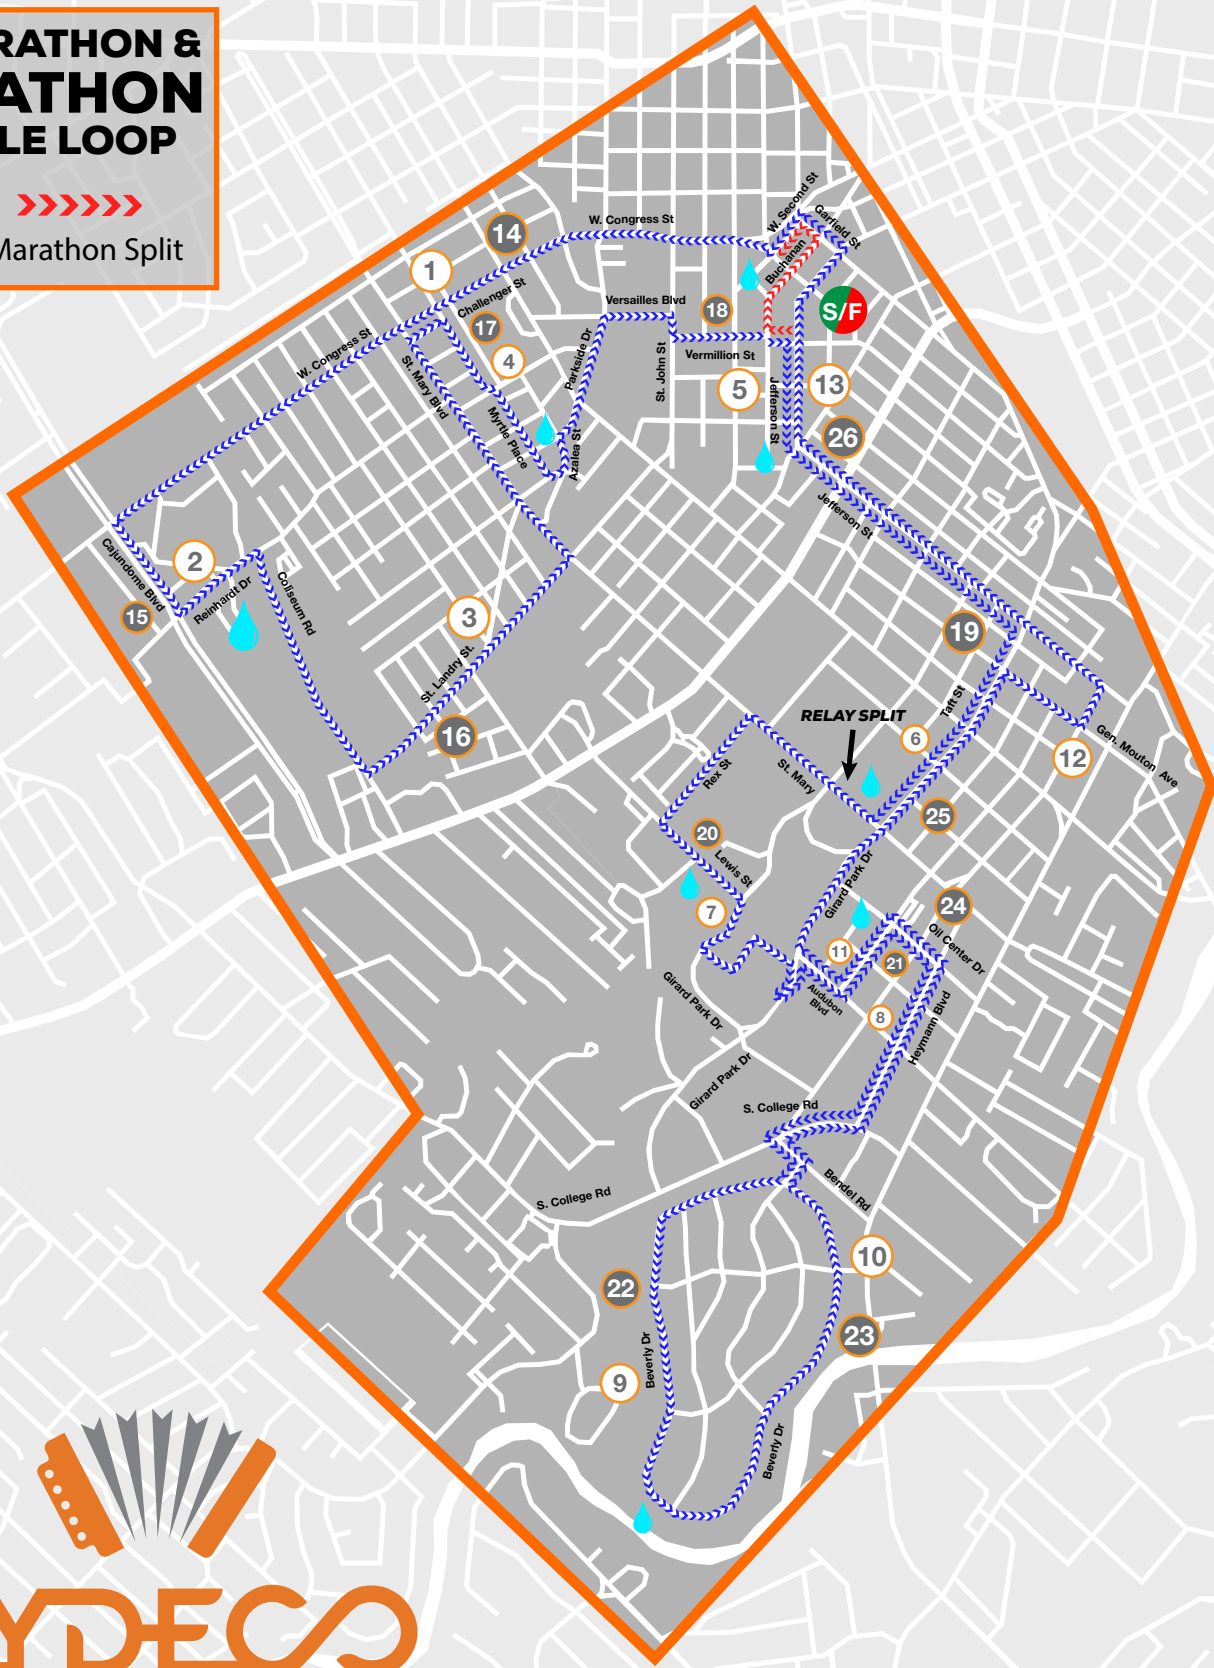

# 1/2 MARATHON & MARATHON DOUBLE LOOP

Water

Marathon Split

# ZYDECO

MARATHON

Geaux Run

BY FLEET FEET